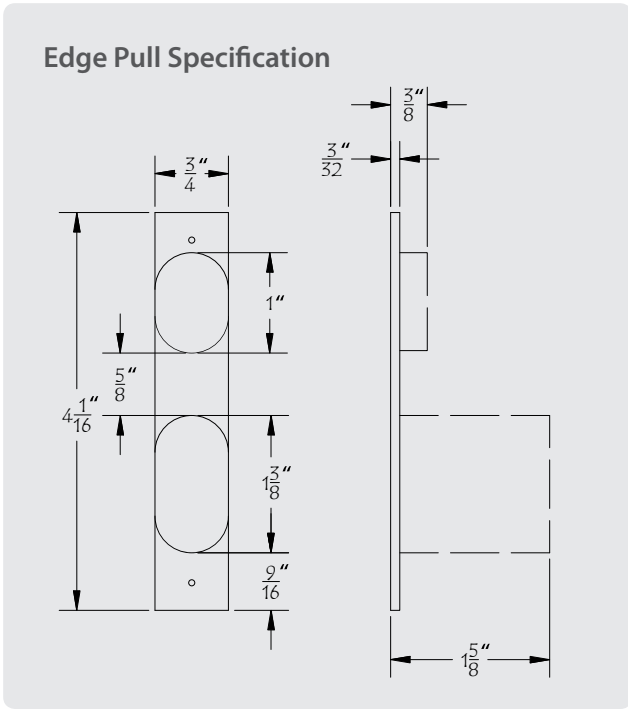

**Installation Instructions - Tubular Pocket Door Lock, Dummy for Double Door Application**

**1** Door Prep

**2** Dummy for Double Door Application

**Privacy Strike Plate and Dust Box  
(Included with Privacy Lock Purchase)**